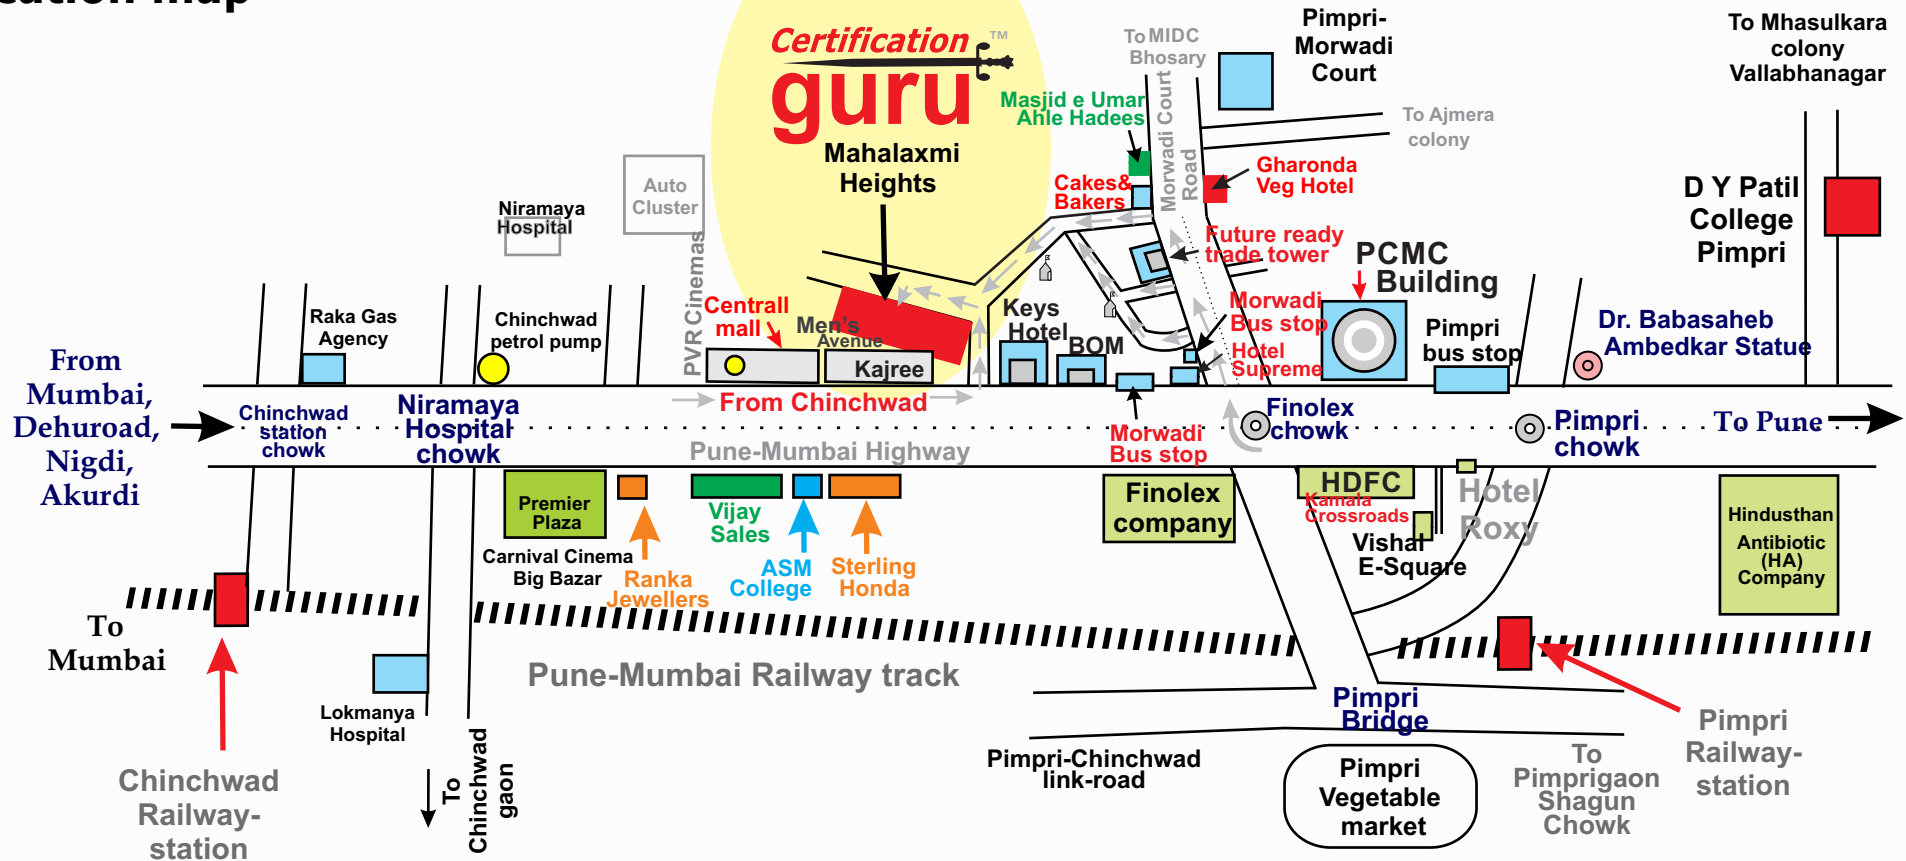

Certification Guru location map

This map represents approximate location of the Certification Guru office and is not to the scale.

Address: Certification Guru, Office no. 4, First floor, Mahalaxmi heights, Opposite to Sterling-Honda showroom, Behind Central Mall, Near Keys Select hotel, Finolex chowk, Morwadi corner, Old Pune-Mumbai highway, Pimpri, Pune. Pin: 4110 18. Maharashtra, India.
Contact no: +918888092583 / +918888092582