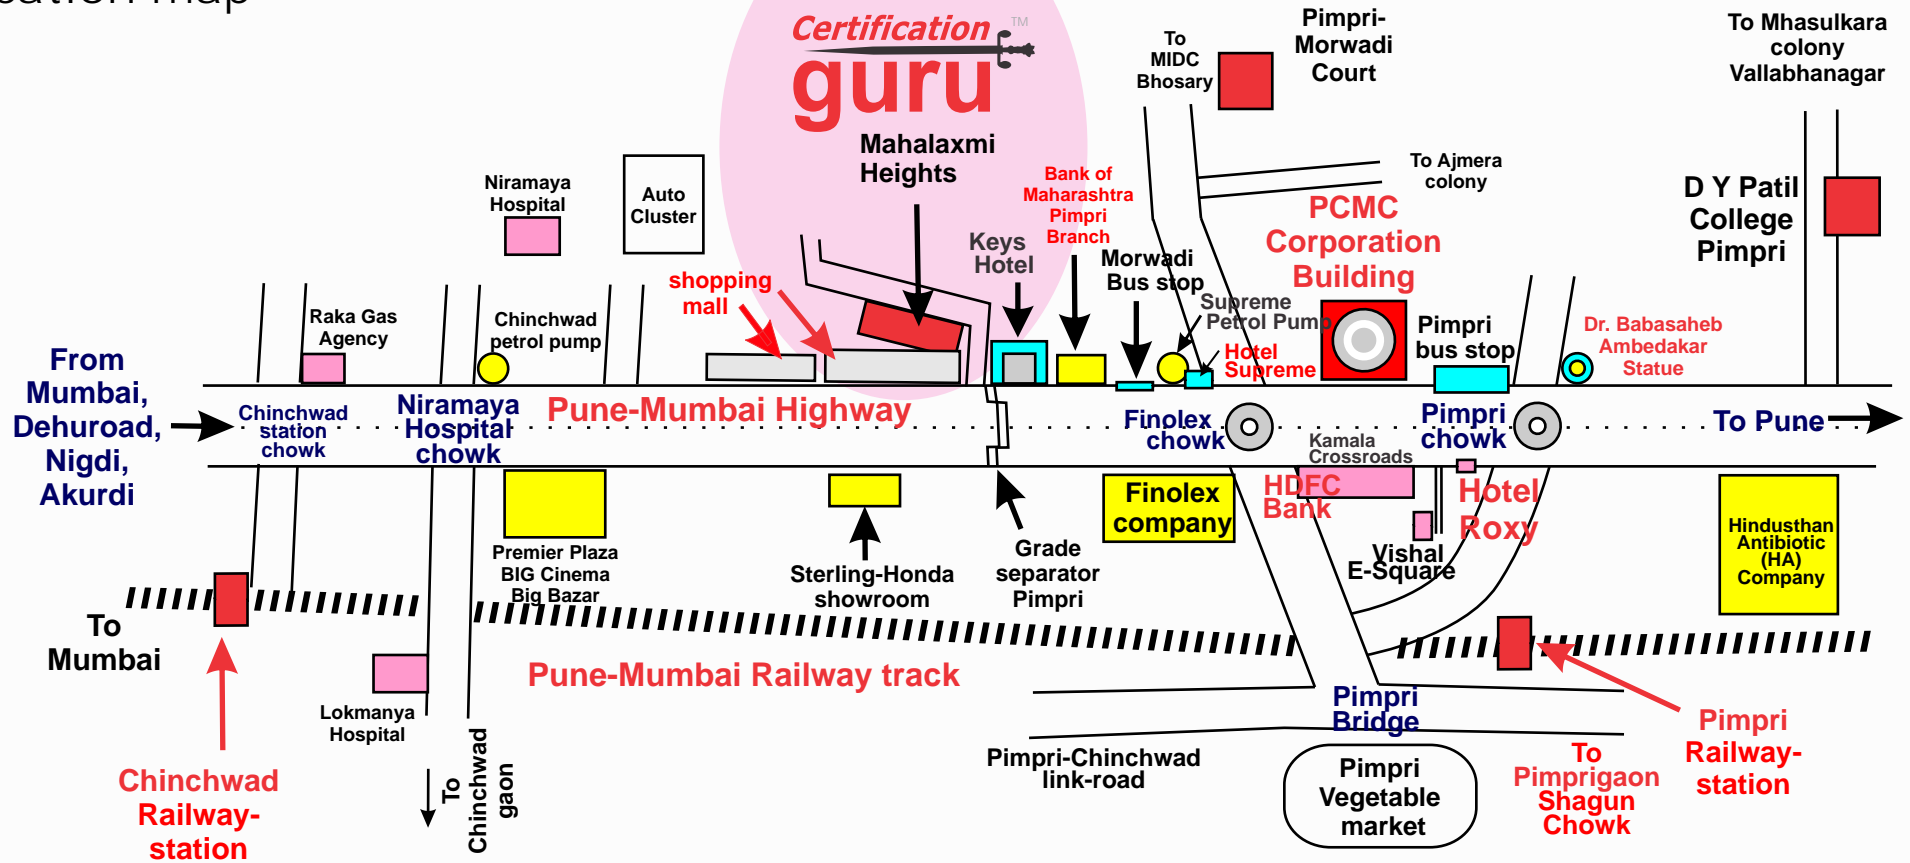

Certification Guru location map

This map represents approximate location of the Certification Guru office and is not to the scale.

Office address:

Office no. 9, First floor, Mahalaxmi heights, Opposite to Sterling-Honda showroom, Near Bank of Maharashtra, Near Keys hotel, Finolex chowk, Morwadi corner, Old Pune-Mumbai highway, Pimpri, Pune. Pin: 4110 18. Maharashtra, India.